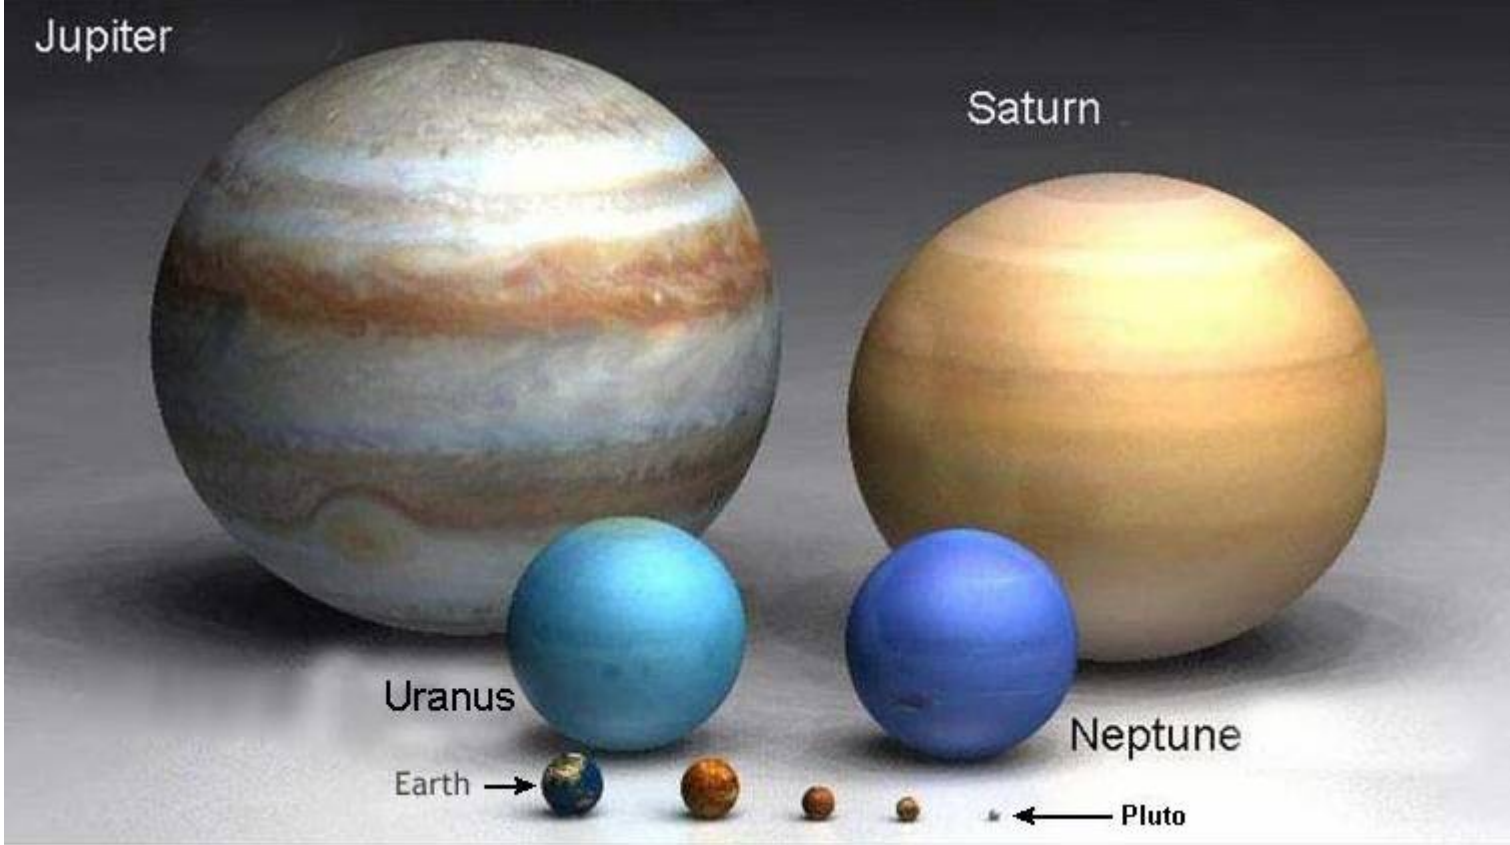

Now, THIS is really fascinating - and dazzling to see it presented this way.

It's a big universe.

Antares is the 15th brightest star in the sky.

It is more than 1000 light years away.

Pretty awesome.