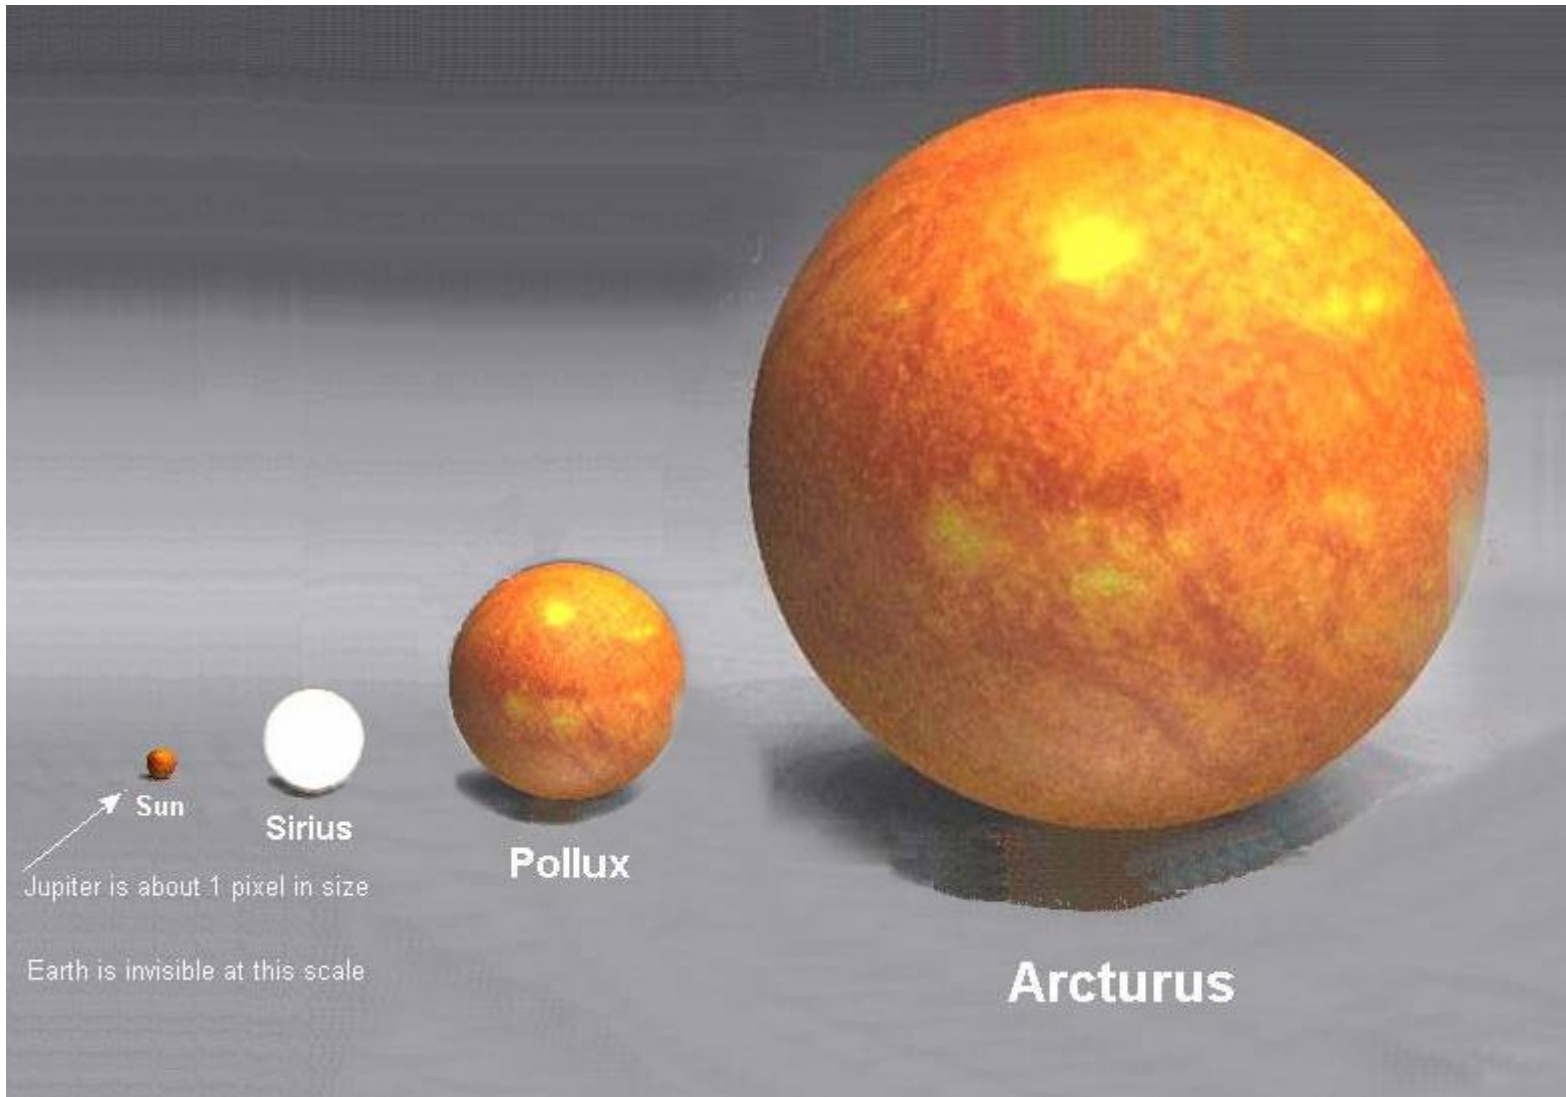

Now, THIS is really fascinating - and dazzling to see it presented this way.

It's a big universe.

Antares is the 15th brightest star in the sky.

It is more than 1000 light years away.

Pretty awesome.